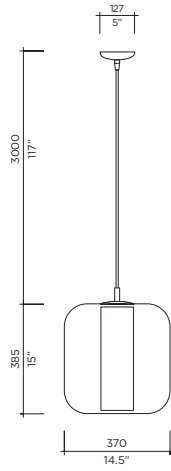

VISO LIGHTING

IRIS SPECS

Model **Iris Suspension**
Size 370
Ref. # GM.07.401._._
Bulb E26 / E27 (120V/220V)
1 x 60w max
Incandescent
1 x 60W equivalent
⚡

COLOUR OPTIONS