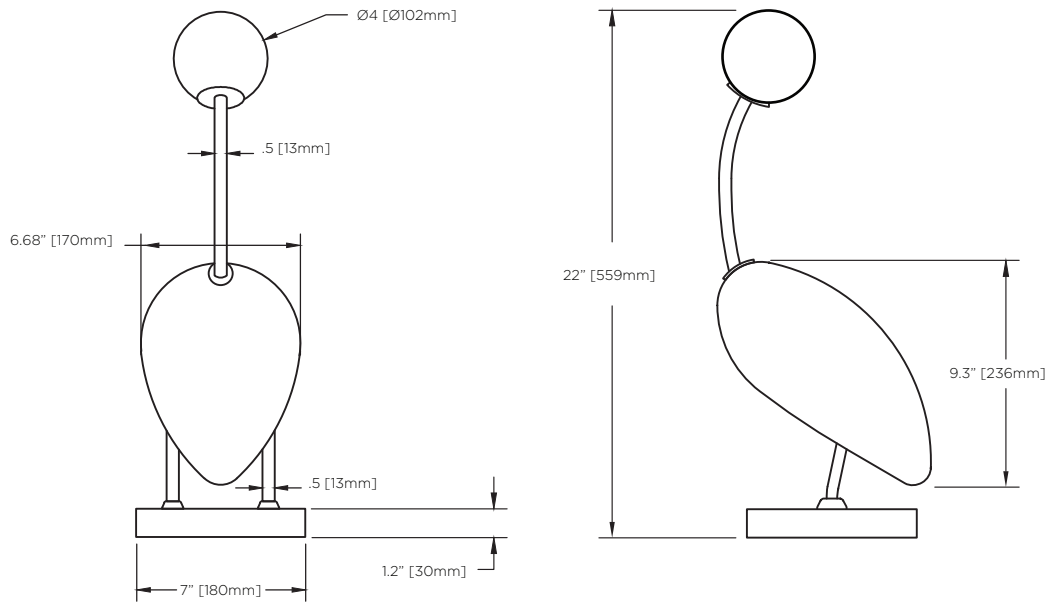

VISO LIGHTING

PABLO SPECS

Model **Pablo**
Size 559
Ref. # NA.SM.02.722._____
Lamp 1x3W G9 LED
2700K

SM
Lbs 5
Kg 2.3