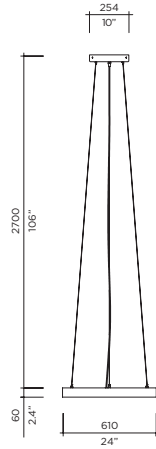

# THE RING SPECS

Model **Ring Suspension**  
Size 610  
Ref. # SM.07.500\_\_  
Bulb 1 x 30W LED  
3000K, 2400Lm

Model **Ring Suspension**  
Size 914  
Ref. # MM.07.500\_\_  
Bulb 1 x 36w LED  
3000K, 2880Lm

Model **Ring Suspension**  
Size 1219  
Ref. # GM.07.500\_\_  
Bulb 1 x 48w LED  
3000K, 3840Lm

### AVAILABLE FINISHES

	SM	MM	GM
Lbs	16	20	27
Kg	7.3	9.0	12.2