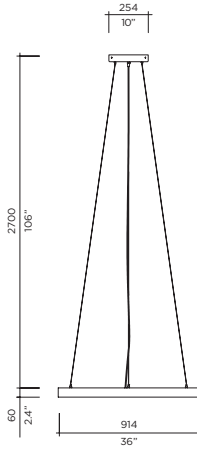

# THE RING SPECS

Model **Ring Suspension**  
Size 610  
Ref. # SM.07.500\_\_  
Bulb 1 x 30W LED  
3000K, 2400Lm

Model **Ring Suspension**  
Size 914  
Ref. # MM.07.500\_\_  
Bulb 1 x 36w LED  
3000K, 2880Lm

Model **Ring Suspension**  
Size 1219  
Ref. # GM.07.500\_\_  
Bulb 1 x 48w LED  
3000K, 3840Lm

### AVAILABLE FINISHES

	SM	MM	GM
Lbs	16	20	27
Kg	7.3	9.0	12.2