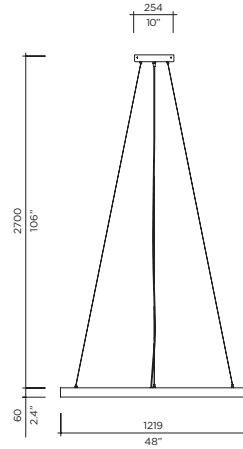

# THE RING SPECS

Model **Ring Suspension**  
Size 610  
Ref. # SM.07.500\_\_  
Bulb 1 x 30W LED  
3000K, 2400Lm

Model **Ring Suspension**  
Size 914  
Ref. # MM.07.500\_\_  
Bulb 1 x 36w LED  
3000K, 2880Lm

Model **Ring Suspension**  
Size 1219  
Ref. # GM.07.500\_\_  
Bulb 1 x 48w LED  
3000K, 3840Lm

### AVAILABLE FINISHES

	SM	MM	GM
Lbs	16	20	27
Kg	7.3	9.0	12.2